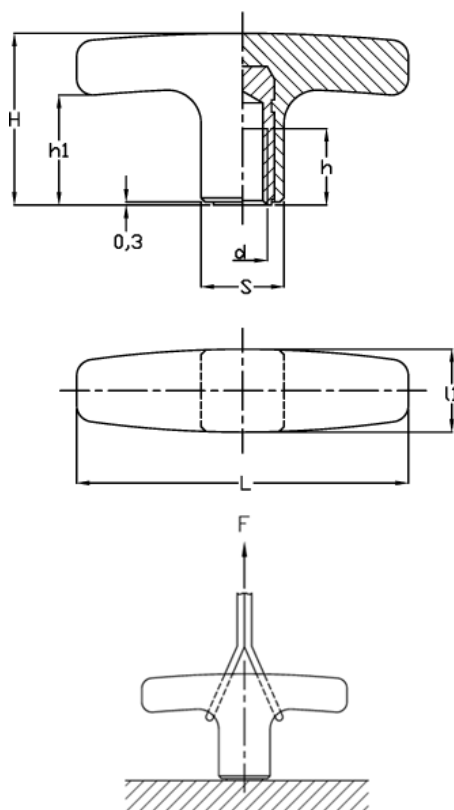

Data Sheet

Article number: 2304032446
Description: Handle 32446
L.652/67 B-M8, Black

Measures

d 6H = M8
F (N) = 4500
h = 20
H = 37
h1 = 25.0
L = 67
l1 = 16
S = 16x16